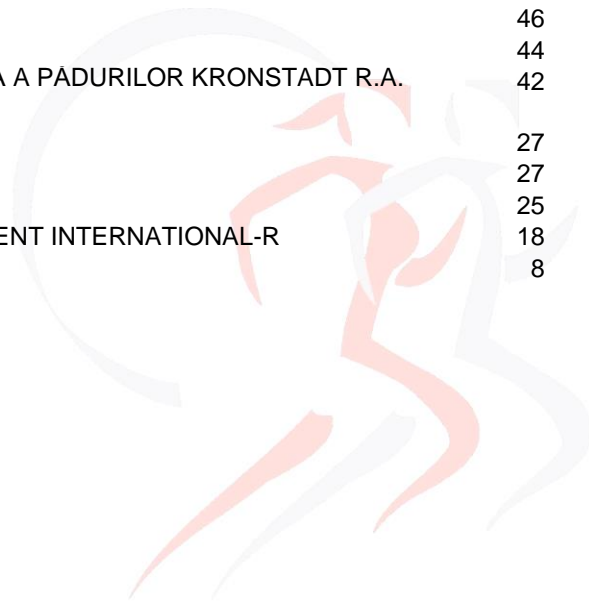

Championship Divisions

Progressive Games Points by Division

Division 4

Athletes 21 - 50

	Points
WORLD TRADE CENTER BUCURESTI	222
GENPACT ROMANIA	134
ENEL	112
ENI ROMANIA	105
VP HOLDING MANAGEMENT SYSTEM	84
NOBEL ROMANIA	72
YAZAKI ROMANIA	72
SPORT AWARD	65
MICHELIN ROMANIA	46
FAN COURIER	44
REGIA PUBLICA LOCALA A PADURILOR KRONSTADT R.A.	42
OPEL ROMANIA	27
THE MONEY CHANEL	27
BEARINGPOINT	25
EUROPE DEVELOPPEMENT INTERNATIONAL-R	18
CARGILL	8

CORPORATEGAMES

BUCHAREST 2013

Subject to final verification.

Bucharest Corporate Games 2013

Championship Divisions

Progressive Games Points

14-Jun-2013 12:53:31

Page 4 of 8